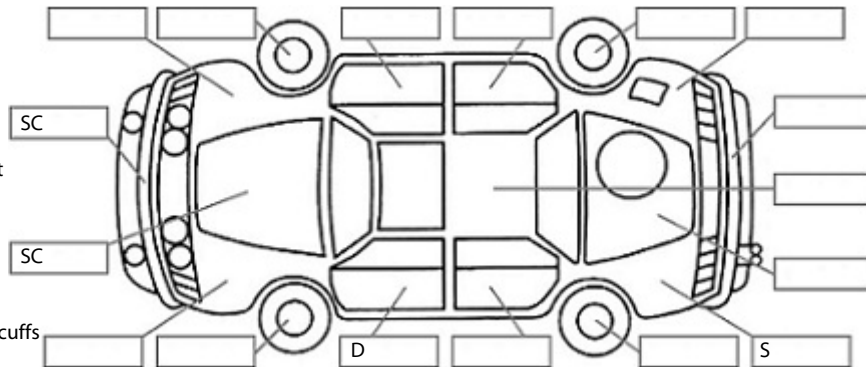

Key:

- S = scratch
- D = dent
- R = rust
- PT = paint defect
- C = crack
- P = pin dent
- * = decals
- SC = stone chips
- W = significant scuffs

Body Inspection Comments

Front bumper misaligned

Note: some defects & blemishes may not be displayed in the diagram

Engine Timing Mechanism: Timing Chain
 Evidence of Cam Belt Replacement: Not Applicable Kms:

	Pass	Fail	N/A
Engine			
Oil level	✓		
Smoke & fumes	✓		
Performance	✓		
Noise	✓		
Cooling System			
Coolant condition	✓		
Performance	✓		
Radiator / Hoses (visual)	✓		
Transmission			
Operation	✓		
Noise	✓		
Clutch			✓
CV joints	✓		
Wheel bearings	✓		
Brakes			
Performance	✓		
Hand Brake	✓		
Tyres (lowest observed tread depth of tyres)			
Left front	4	mm	
Right front	4	mm	
Left rear	6	mm	
Right rear	2	mm	
Spare	Yes		
Suspension			
Suspension performance	✓		
Steering performance	✓		
Shock absorbers	✓		
Air Conditioning / Heater			
Operation	✓		
Electrical / Accessories			
Head lights	✓		
Tail lights	✓		
Indicators	✓		
Dashboard warning lights	✓		
Wipers (front & rear)	✓		
Window winder FL	✓		
Window winder FR	✓		
Window winder RL	✓		
Window winder RR	✓		
Rear view mirrors	✓		
Radio (basic test only)	✓		
CD (basic test only)	✓		
Number of keys	1		
Central locking	✓		
Remote locking	✓		
Sat. Nav. (basic test only)			✓
Reversing camera	✓		