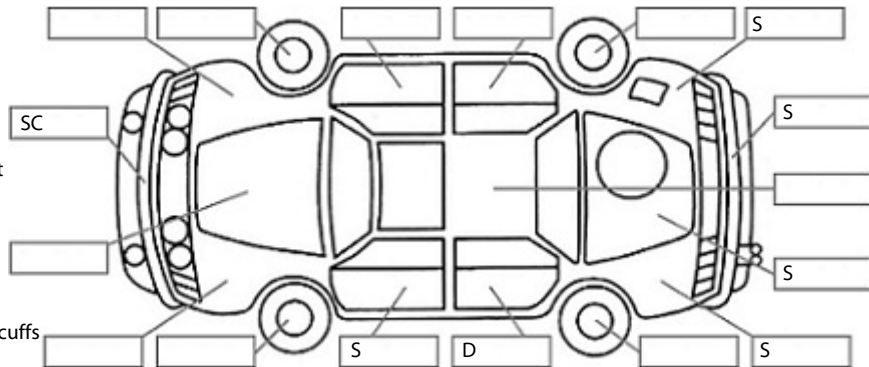

<b>Make:</b> KIA	<b>Model:</b> Sorento	<b>Body Style:</b> SUV
<b>Year:</b> 2006	<b>Registration:</b> DQM55	<b>Reg Expiry:</b> 10 May 2020
<b>WoF Expiry:</b> 08 May 2020	<b>Odometer:</b> 301,656 Kms	<b>Good No:</b> 19854323
<b>VIN:</b> KNEJCS21865603158	<b>Next Service:</b> 315000	<b>Service History:</b> No

**Key:**

- S = scratch
- D = dent
- R = rust
- PT = paint defect
- C = crack
- P = pin dent
- \* = decals
- SC = stone chips
- W = significant scuffs

Body Inspection Comments

Note: some defects & blemishes may not be displayed in the diagram

Conditions During Body Inspection: Dry

Under Carriage & Under Bonnet Inspection Comments

Interior Comments

Seats	Good
Carpets	Good
Panels	Good
Dashboard	Good

General Comments

Front Shocks Feel Soft  
Trans Feels lazy on roadtest