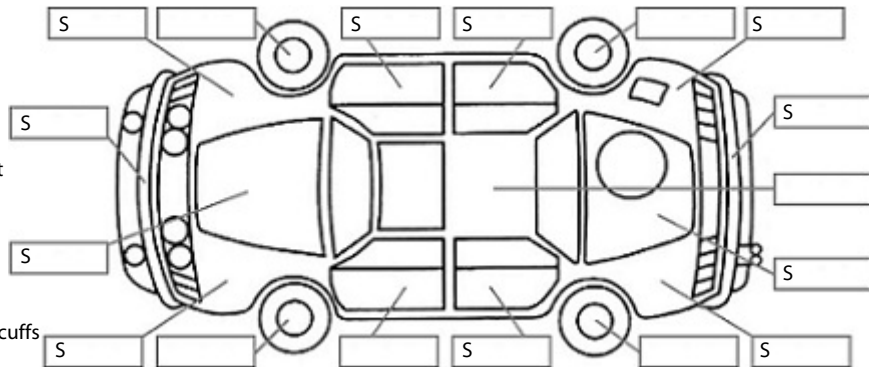

Key:

- S = scratch
- D = dent
- R = rust
- PT = paint defect
- C = crack
- P = pin dent
- * = decals
- SC = stone chips
- W = significant scuffs

Body Inspection Comments

Note: some defects & blemishes may not be displayed in the diagram

Engine Timing Mechanism: Timing Chain
 Evidence of Cam Belt Replacement: Not Applicable Kms:

	Pass	Fail	N/A
Engine			
Oil level	✓		
Smoke & fumes	✓		
Performance	✓		
Noise	✓		
Cooling System			
Coolant condition	✓		
Performance	✓		
Radiator / Hoses (visual)	✓		
Transmission			
Operation	✓		
Noise	✓		
Clutch			✓
CV joints	✓		
Wheel bearings	✓		
Brakes			
Performance	✓		
Hand Brake	✓		
Tyres (lowest observed tread depth of tyres)			
Left front	4.0	mm	
Right front	4.0	mm	
Left rear	5.0	mm	
Right rear	5.0	mm	
Spare	Yes		
Suspension			
Suspension performance	✓		
Steering performance	✓		
Shock absorbers	✓		
Air Conditioning / Heater			
Operation	✓		
Electrical / Accessories			
Head lights	✓		
Tail lights	✓		
Indicators	✓		
Dashboard warning lights	✓		
Wipers (front & rear)	✓		
Window winder FL	✓		
Window winder FR	✓		
Window winder RL	✓		
Window winder RR	✓		
Rear view mirrors	✓		
Radio (basic test only)	✓		
CD (basic test only)	✓		
Number of keys	2		
Central locking	✓		
Remote locking	✓		
Sat. Nav. (basic test only)			✓
Reversing camera	✓		