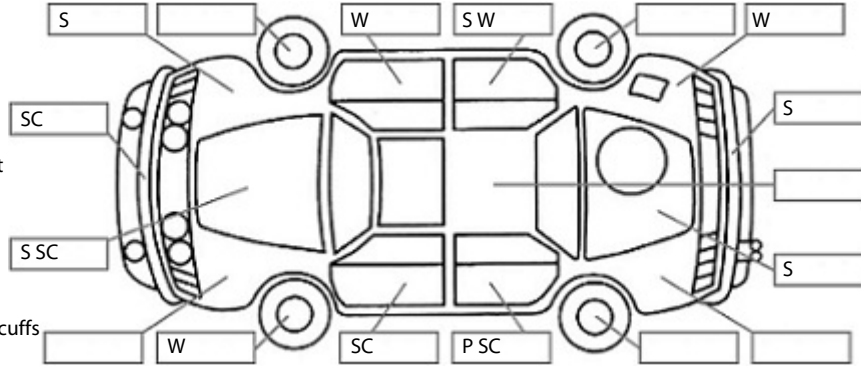

<b>Make:</b> Ssangyong	<b>Model:</b> Korando	<b>Body Style:</b> SUV
<b>Year:</b> 2015	<b>Registration:</b> JFZ176	<b>Reg Expiry:</b> 14 Jul 2020
<b>WoF Expiry:</b> 07 Jan 2020	<b>Odometer:</b> 51,340 Kms	<b>Good No:</b> 19852999
<b>VIN:</b> KPTB0A18SFP203299	<b>Next Service:</b> 62,000kms	<b>Service History:</b> Yes

**Key:**

- S = scratch
- D = dent
- R = rust
- PT = paint defect
- C = crack
- P = pin dent
- \* = decals
- SC = stone chips
- W = significant scuffs

**Body Inspection Comments**

Fine chips on screen.

Note: some defects & blemishes may not be displayed in the diagram

Road Conditions During Test Drive: Dry

Engine Timing Mechanism: Timing Chain  
Evidence of Cam Belt Replacement: Not Applicable Kms:

	Pass	Fail	N/A
<b>Engine</b>			
Oil level	✓		
Smoke & fumes	✓		
Performance	✓		
Noise	✓		
<b>Cooling System</b>			
Coolant condition	✓		
Performance	✓		
Radiator / Hoses (visual)	✓		
<b>Transmission</b>			
Operation	✓		
Noise	✓		
Clutch			✓
CV joints	✓		
Wheel bearings	✓		
<b>Brakes</b>			
Performance	✓		
Hand Brake	✓		
<b>Tyres</b> (lowest observed tread depth of tyres)			
Left front	4	mm	
Right front	5	mm	
Left rear	4	mm	
Right rear	5	mm	
Spare	Yes		
<b>Suspension</b>			
Suspension performance	✓		
Steering performance	✓		
Shock absorbers	✓		
<b>Air Conditioning / Heater</b>			
Operation	✓		
<b>Electrical / Accessories</b>			
Head lights	✓		
Tail lights	✓		
Indicators	✓		
Dashboard warning lights	✓		
Wipers (front & rear)	✓		
Window winder FL	✓		
Window winder FR	✓		
Window winder RL	✓		
Window winder RR	✓		
Rear view mirrors	✓		
Radio (basic test only)	✓		
CD (basic test only)	✓		
Number of keys	1		
Central locking	✓		
Remote locking	✓		
Sat. Nav. (basic test only)			✓
Reversing camera			✓