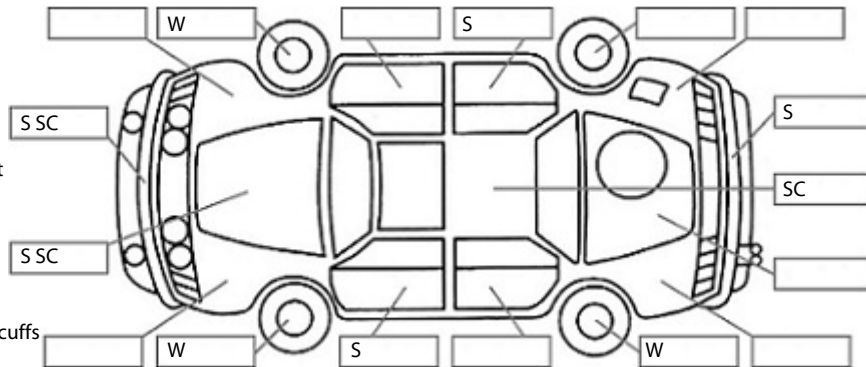

Key:

- S = scratch
- D = dent
- R = rust
- PT = paint defect
- C = crack
- P = pin dent
- * = decals
- SC = stone chips
- W = significant scuffs

Body Inspection Comments

Stone chips on front windscreen

Note: some defects & blemishes may not be displayed in the diagram

Engine Timing Mechanism: Timing Chain
 Evidence of Cam Belt Replacement: Not Applicable Kms:

	Pass	Fail	N/A
Engine			
Oil level	✓		
Smoke & fumes	✓		
Performance	✓		
Noise	✓		
Cooling System			
Coolant condition	✓		
Performance	✓		
Radiator / Hoses (visual)	✓		
Transmission			
Operation	✓		
Noise	✓		
Clutch			✓
CV joints			✓
Wheel bearings	✓		
Brakes			
Performance	✓		
Hand Brake	✓		
Tyres (lowest observed tread depth of tyres)			
Left front	4	mm	
Right front	4	mm	
Left rear	4	mm	
Right rear	4	mm	
Spare		Yes	
Suspension			
Suspension performance	✓		
Steering performance	✓		
Shock absorbers	✓		
Air Conditioning / Heater			
Operation	✓		
Electrical / Accessories			
Head lights	✓		
Tail lights	✓		
Indicators	✓		
Dashboard warning lights	✓		
Wipers (front & rear)	✓		
Window winder FL	✓		
Window winder FR	✓		
Window winder RL	✓		
Window winder RR	✓		
Rear view mirrors	✓		
Radio (basic test only)	✓		
CD (basic test only)	✓		
Number of keys	2		
Central locking	✓		
Remote locking	✓		
Sat. Nav. (basic test only)			✓
Reversing camera			✓