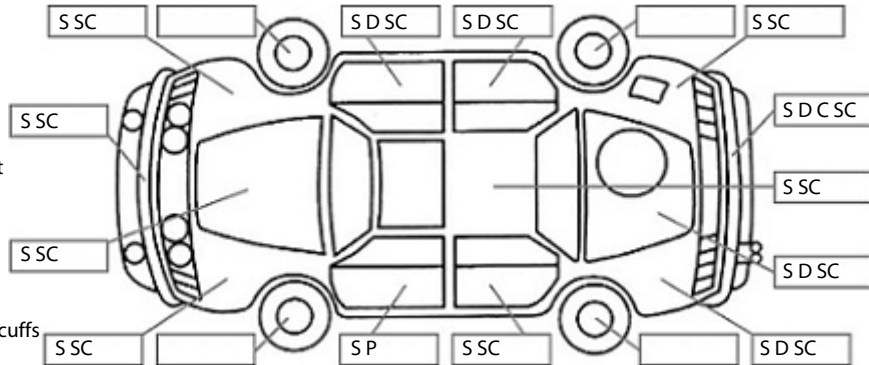

Make: Nissan	Model: Primera	Body Style: Wagon
Year: 2003	Registration: EKE278	Reg Expiry: 05 Jul 2020
WoF Expiry: 06 Jul 2020	Odometer: 201,602 Kms	Good No: 19849815
VIN: 7A8DH2G0708061427	Next Service: 202312	Service History: No

Key:

- S = scratch
- D = dent
- R = rust
- PT = paint defect
- C = crack
- P = pin dent
- * = decals
- SC = stone chips
- W = significant scuffs

Body Inspection Comments

LF door mirror casing needs paint ,