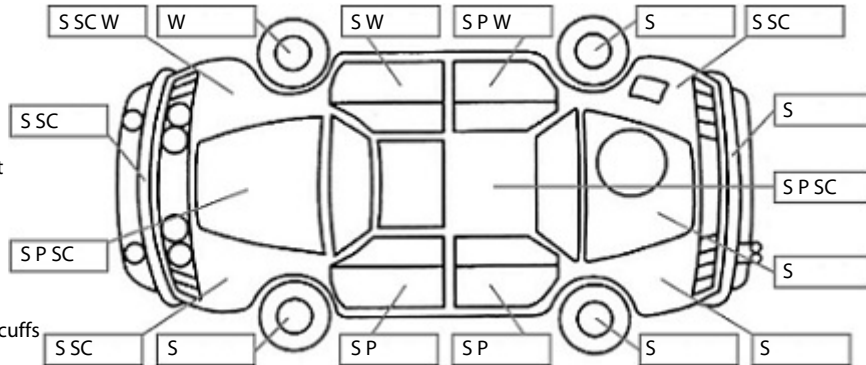

Key:

- S = scratch
- D = dent
- R = rust
- PT = paint defect
- C = crack
- P = pin dent
- * = decals
- SC = stone chips
- W = significant scuffs

Body Inspection Comments

Detachable tow bar.
Aerial broken

Note: some defects & blemishes may not be displayed in the diagram

Conditions During Body Inspection: Dry

Under Carriage & Under Bonnet Inspection Comments

OK, dirty.

Interior Comments

Seats	Average
Carpets	Average, dirty.
Panels	Average
Dashboard	Average