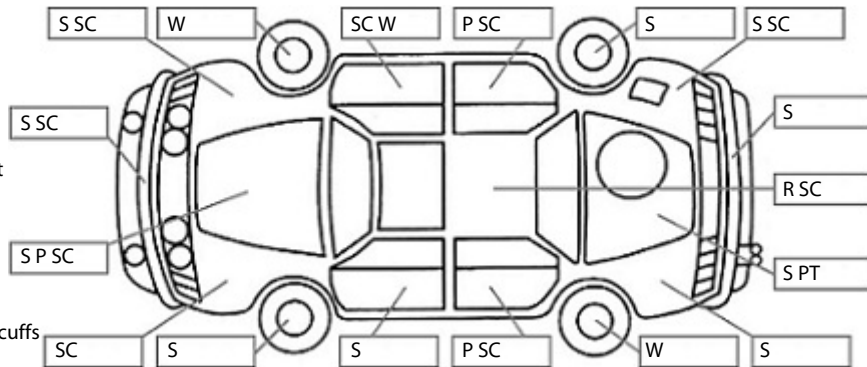

**Key:**

- S = scratch
- D = dent
- R = rust
- PT = paint defect
- C = crack
- P = pin dent
- \* = decals
- SC = stone chips
- W = significant scuffs

**Body Inspection Comments**

Note: some defects &amp; blemishes may not be displayed in the diagram

Conditions During Body Inspection: Dry

**Under Carriage & Under Bonnet Inspection Comments**

Oil leaks under engine.

**Interior Comments**

Seats	Drivers seat ripped
Carpets	Worn on drivers side.
Panels	Drivers door fabric coming away around handle.
Dashboard	Average