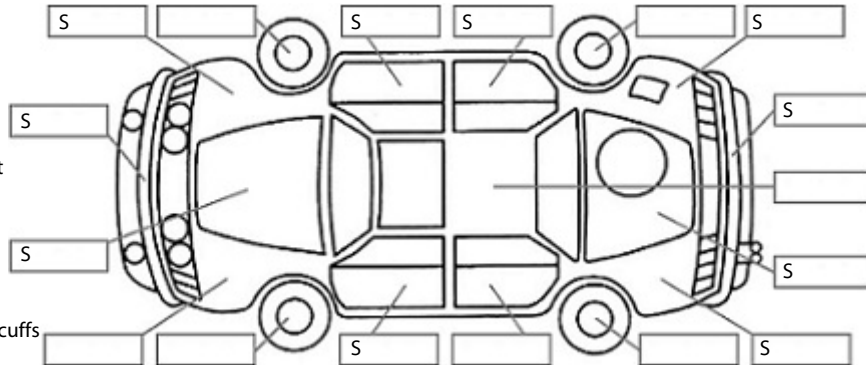

Key:

- S = scratch
- D = dent
- R = rust
- PT = paint defect
- C = crack
- P = pin dent
- * = decals
- SC = stone chips
- W = significant scuffs

Body Inspection Comments

Note: some defects & blemishes may not be displayed in the diagram

Engine Timing Mechanism: Timing Chain
 Evidence of Cam Belt Replacement: Not Applicable Kms:

	Pass	Fail	N/A
Engine			
Oil level	✓		
Smoke & fumes	✓		
Performance	✓		
Noise	✓		
Cooling System			
Coolant condition	✓		
Performance	✓		
Radiator / Hoses (visual)	✓		
Transmission			
Operation	✓		
Noise	✓		
Clutch			✓
CV joints	✓		
Wheel bearings	✓		
Brakes			
Performance	✓		
Hand Brake	✓		
Tyres (lowest observed tread depth of tyres)			
Left front	2.0	mm	
Right front	2	mm	
Left rear	2	mm	
Right rear	2	mm	
Spare	Yes		
Suspension			
Suspension performance	✓		
Steering performance	✓		
Shock absorbers	✓		
Air Conditioning / Heater			
Operation	✓		
Electrical / Accessories			
Head lights	✓		
Tail lights	✓		
Indicators	✓		
Dashboard warning lights	✓		
Wipers (front & rear)	✓		
Window winder FL	✓		
Window winder FR	✓		
Window winder RL			✓
Window winder RR			✓
Rear view mirrors	✓		
Radio (basic test only)	✓		
CD (basic test only)	✓		
Number of keys	2		
Central locking	✓		
Remote locking	✓		
Sat. Nav. (basic test only)			✓
Reversing camera			✓