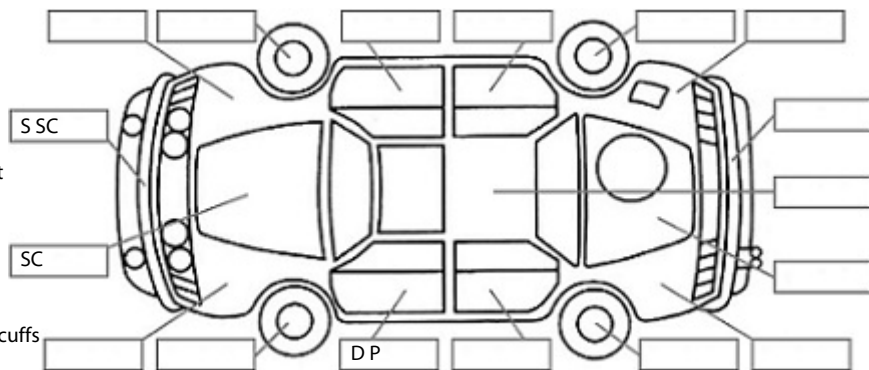

Make: Nissan	Model: Navara	Body Style: Utility
Year: 2010	Registration: FPU228	Reg Expiry: 29 Mar 2020
WoF Expiry: 15 Oct 2020	Odometer: 164,304 Kms	Good No: 19841405
VIN: MNTAPGD22A000181	Next Service: 172400	Service History: No

Key:

- S = scratch
- D = dent
- R = rust
- PT = paint defect
- C = crack
- P = pin dent
- * = decals
- SC = stone chips
- W = significant scuffs

Body Inspection Comments

Note: some defects & blemishes may not be displayed in the diagram

Conditions During Body Inspection: Dry

Under Carriage & Under Bonnet Inspection Comments

Front tyre edge worn
Tie rod play

Interior Comments

Seats	Average
Carpets	Average
Panels	Average
Dashboard	Good

General Comments