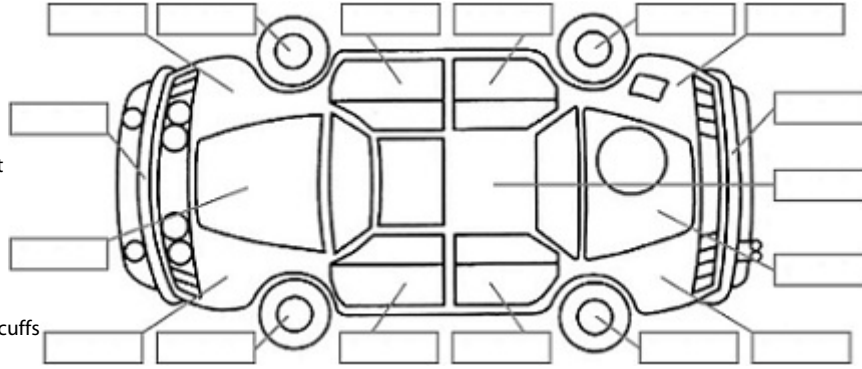

Key:

- S = scratch
- D = dent
- R = rust
- PT = paint defect
- C = crack
- P = pin dent
- * = decals
- SC = stone chips
- W = significant scuffs

Body Inspection Comments

centre cap missing on RF wheel

Note: some defects & blemishes may not be displayed in the diagram