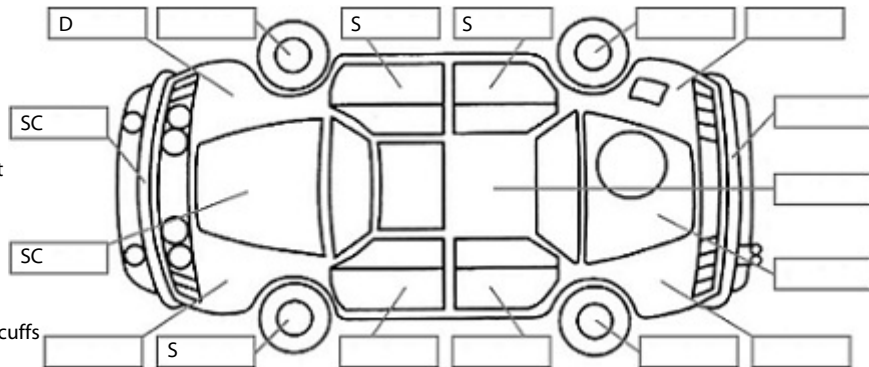

**Key:**

- S = scratch
- D = dent
- R = rust
- PT = paint defect
- C = crack
- P = pin dent
- \* = decals
- SC = stone chips
- W = significant scuffs

Body Inspection Comments

Note: some defects & blemishes may not be displayed in the diagram

Conditions During Body Inspection: Dry

Under Carriage & Under Bonnet Inspection Comments

Tie rod and sway bar link play

Interior Comments

Seats	Good
Carpets	Good
Panels	Good
Dashboard	Good

General Comments