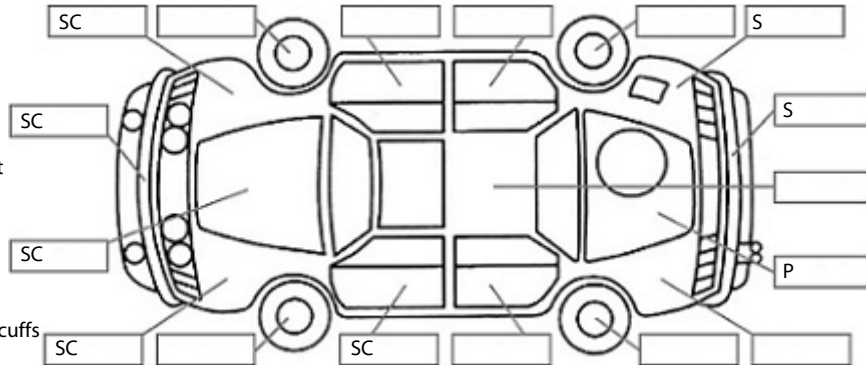

Key:

- S = scratch
- D = dent
- R = rust
- PT = paint defect
- C = crack
- P = pin dent
- * = decals
- SC = stone chips
- W = significant scuffs

Body Inspection Comments

Note: some defects & blemishes may not be displayed in the diagram

Engine Timing Mechanism: Timing Chain
 Evidence of Cam Belt Replacement: Not Applicable Kms:

	Pass	Fail	N/A
Engine			
Oil level	✓		
Smoke & fumes	✓		
Performance	✓		
Noise	✓		
Cooling System			
Coolant condition	✓		
Performance	✓		
Radiator / Hoses (visual)	✓		
Transmission			
Operation	✓		
Noise	✓		
Clutch			✓
CV joints	✓		
Wheel bearings	✓		
Brakes			
Performance	✓		
Hand Brake	✓		
Tyres (lowest observed tread depth of tyres)			
Left front	2.8	mm	
Right front	3.5	mm	
Left rear	4.6	mm	
Right rear	5.3	mm	
Spare	Yes		
Suspension			
Suspension performance	✓		
Steering performance	✓		
Shock absorbers	✓		
Air Conditioning / Heater			
Operation	✓		
Electrical / Accessories			
Head lights	✓		
Tail lights	✓		
Indicators	✓		
Dashboard warning lights	✓		
Wipers (front & rear)	✓		
Window winder FL	✓		
Window winder FR	✓		
Window winder RL	✓		
Window winder RR	✓		
Rear view mirrors	✓		
Radio (basic test only)	✓		
CD (basic test only)	✓		
Number of keys	1		
Central locking	✓		
Remote locking	✓		
Sat. Nav. (basic test only)			✓
Reversing camera			✓