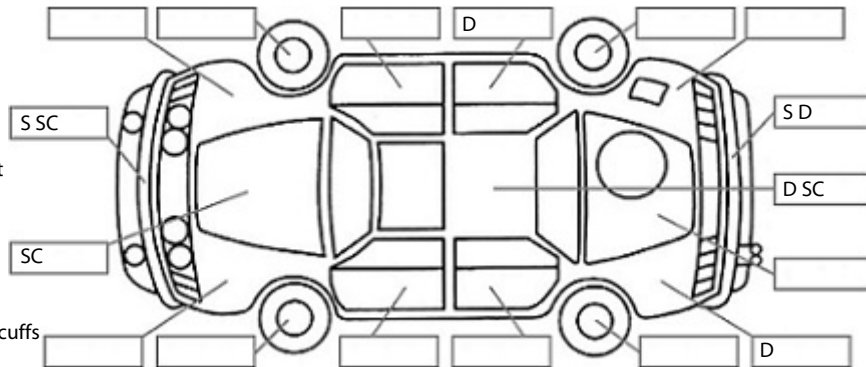

Make: Toyota	Model: Landcruiser	Body Style: Wagon
Year: 1993	Registration: HLZ978	Reg Expiry: 14 Nov 2019
WoF Expiry: 11 Apr 2020	Odometer: 172,318 Kms	Good No: 19836555
VIN: 7AT0H60HX13046420	Next Service: 184000	Service History: No

Key:

- S = scratch
- D = dent
- R = rust
- PT = paint defect
- C = crack
- P = pin dent
- * = decals
- SC = stone chips
- W = significant scuffs

Body Inspection Comments

Note: some defects & blemishes may not be displayed in the diagram

L/F indicator cracked in Front Panel , L/F wheel cap Missing,

Conditions During Body Inspection: Dry

Under Carriage & Under Bonnet Inspection Comments

Oil seepage lower engine area.

Interior Comments

Seats	Average
Carpets	Average
Panels	Average
Dashboard	Good