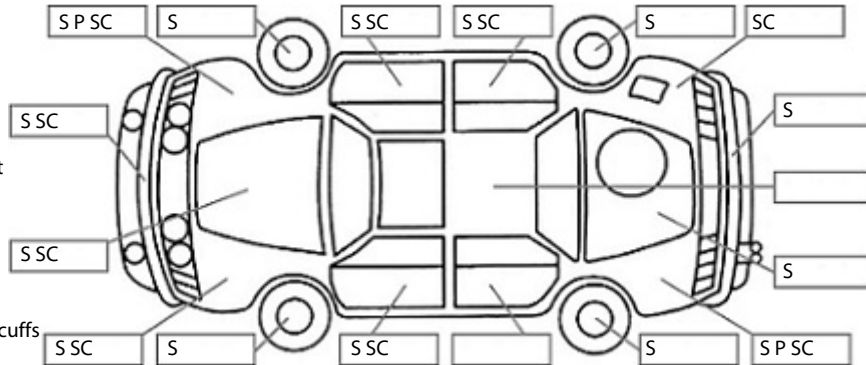

Key:

- S = scratch
- D = dent
- R = rust
- PT = paint defect
- C = crack
- P = pin dent
- * = decals
- SC = stone chips
- W = significant scuffs

Body Inspection Comments

Note: some defects & blemishes may not be displayed in the diagram