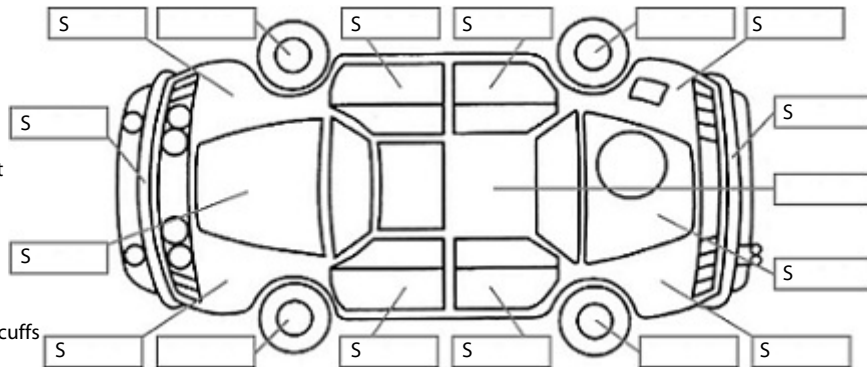

Key:

- S = scratch
- D = dent
- R = rust
- PT = paint defect
- C = crack
- P = pin dent
- * = decals
- SC = stone chips
- W = significant scuffs

Note: some defects & blemishes may not be displayed in the diagram