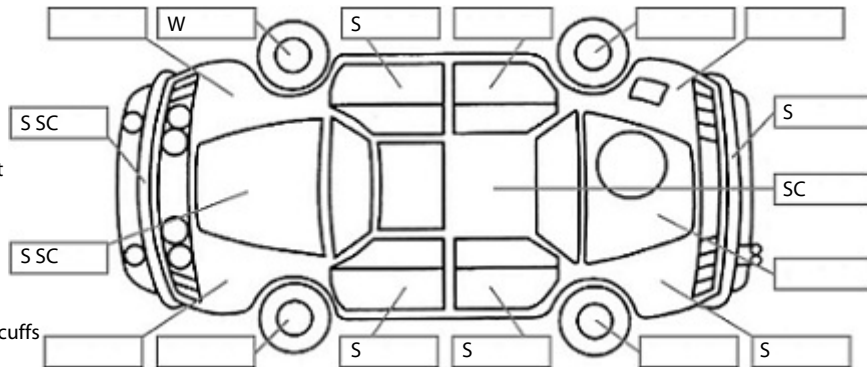

Make: Hyundai	Model: Sonata	Body Style: Sedan
Year: 2007	Registration: FJK247	Reg Expiry: 27 Feb 2020
WoF Expiry: 02 Nov 2020	Odometer: 150,336 Kms	Good No: 19833716
VIN: KMHEU41CR6A13598	Next Service: 154033	Service History: No

Key:

- S = scratch
- D = dent
- R = rust
- PT = paint defect
- C = crack
- P = pin dent
- * = decals
- SC = stone chips
- W = significant scuffs

Body Inspection Comments

Note: some defects & blemishes may not be displayed in the diagram

Engine Timing Mechanism: Timing Chain
 Evidence of Cam Belt Replacement: Not Applicable Kms:

	Pass	Fail	N/A
Engine			
Oil level	✓		
Smoke & fumes	✓		
Performance	✓		
Noise	✓		
Cooling System			
Coolant condition	✓		
Performance	✓		
Radiator / Hoses (visual)	✓		
Transmission			
Operation	✓		
Noise	✓		
Clutch			✓
CV joints	✓		
Wheel bearings	✓		
Brakes			
Performance	✓		
Hand Brake	✓		
Tyres (lowest observed tread depth of tyres)			
Left front	4	mm	
Right front	4	mm	
Left rear	4	mm	
Right rear	4	mm	
Spare		Yes	
Suspension			
Suspension performance	✓		
Steering performance	✓		
Shock absorbers	✓		
Air Conditioning / Heater			
Operation	✓		
Electrical / Accessories			
Head lights	✓		
Tail lights	✓		
Indicators	✓		
Dashboard warning lights	✓		
Wipers (front & rear)	✓		
Window winder FL	✓		
Window winder FR	✓		
Window winder RL	✓		
Window winder RR	✓		
Rear view mirrors	✓		
Radio (basic test only)	✓		
CD (basic test only)	✓		
Number of keys	2		
Central locking	✓		
Remote locking	✓		
Sat. Nav. (basic test only)			✓
Reversing camera			✓