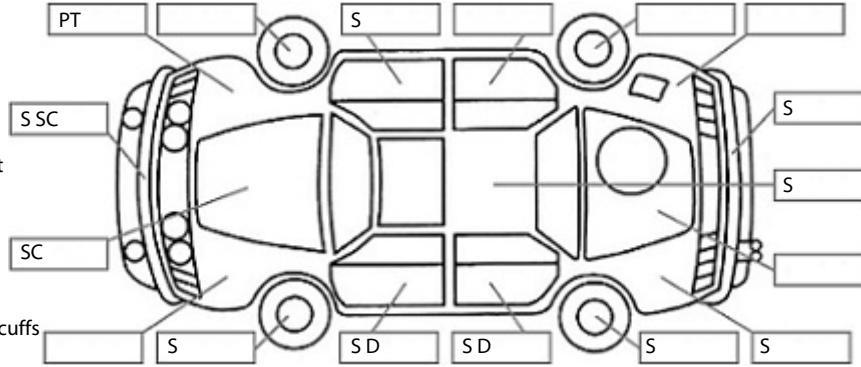

**Key:**

- S = scratch
- D = dent
- R = rust
- PT = paint defect
- C = crack
- P = pin dent
- \* = decals
- SC = stone chips
- W = significant scuffs

Body Inspection Comments

Note: some defects & blemishes may not be displayed in the diagram

Road Conditions During Test Drive: Dry

Engine Timing Mechanism: Timing Chain  
Evidence of Cam Belt Replacement: Not Applicable Kms:

	Pass	Fail	N/A
<b>Engine</b>			
Oil level	✓		
Smoke & fumes	✓		
Performance	✓		
Noise	✓		
<b>Cooling System</b>			
Coolant condition	✓		
Performance	✓		
Radiator / Hoses (visual)	✓		
<b>Transmission</b>			
Operation	✓		
Noise	✓		
Clutch			✓
CV joints	✓		
Wheel bearings		✓	
<b>Brakes</b>			
Performance		✓	
Hand Brake	✓		
<b>Tyres</b> (lowest observed tread depth of tyres)			
Left front	5.5	mm	
Right front	5.5	mm	
Left rear	5.0	mm	
Right rear	5.0	mm	
Spare	Yes		
<b>Suspension</b>			
Suspension performance	✓		
Steering performance	✓		
Shock absorbers	✓		
<b>Air Conditioning / Heater</b>			
Operation	✓		
<b>Electrical / Accessories</b>			
Head lights	✓		
Tail lights	✓		
Indicators	✓		
Dashboard warning lights	✓		
Wipers (front & rear)	✓		
Window winder FL		✓	
Window winder FR	✓		
Window winder RL	✓		
Window winder RR	✓		
Rear view mirrors	✓		
Radio (basic test only)	✓		
CD (basic test only)	✓		
Number of keys	2		
Central locking	✓		
Remote locking	✓		
Sat. Nav. (basic test only)			✓
Reversing camera	✓		