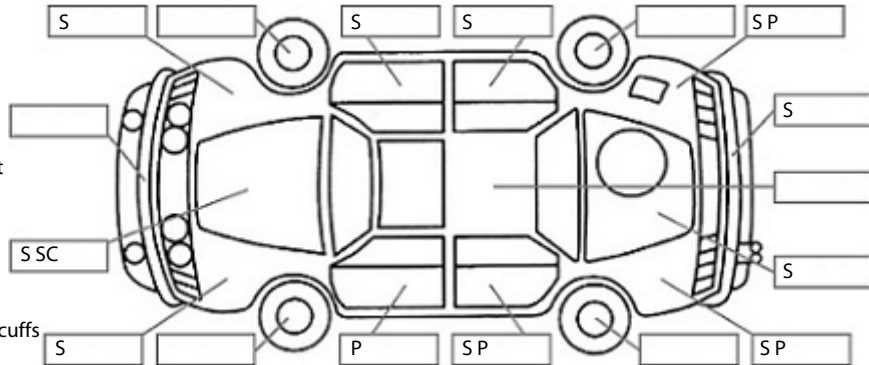

Make: Nissan	Model: Maxima	Body Style: Sedan
Year: 2006	Registration: DKP272	Reg Expiry: 12 Jul 2020
WoF Expiry: 02 Jun 2020	Odometer: 71,319 Kms	Good No: 19828729
VIN: JN1BBUJ31A0051523	Next Service: 79,400	Service History: No

Key:

- S = scratch
- D = dent
- R = rust
- PT = paint defect
- C = crack
- P = pin dent
- * = decals
- SC = stone chips
- W = significant scuffs

Note: some defects & blemishes may not be displayed in the diagram