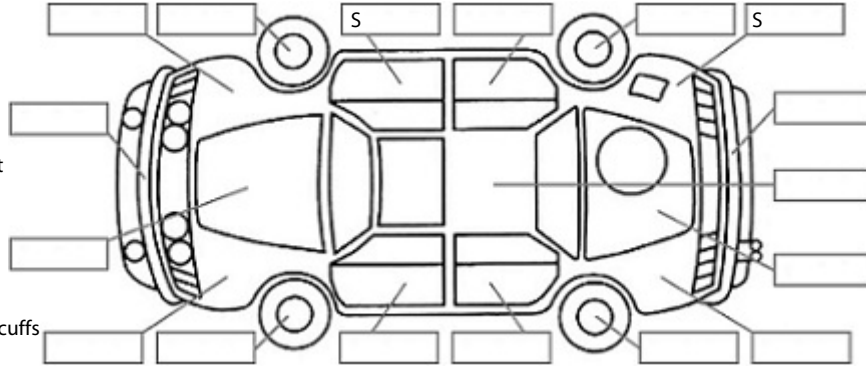

Make: Nissan	Model: NV350	Body Style: Van
Year: 2016	Registration: LCJ306	Reg Expiry: 13 Dec 2019
WoF Expiry: 01 Nov 2020	Odometer: 5,565 Kms	Good No: 19824695
VIN: 7AT0DH06X17039793	Next Service:	Service History: No

Key:

- S = scratch
- D = dent
- R = rust
- PT = paint defect
- C = crack
- P = pin dent
- * = decals
- SC = stone chips
- W = significant scuffs

Body Inspection Comments

Note: some defects & blemishes may not be displayed in the diagram