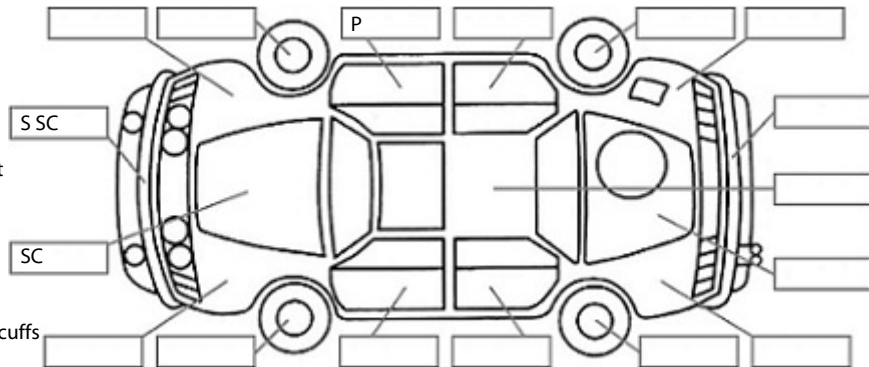

Key:

- S = scratch
- D = dent
- R = rust
- PT = paint defect
- C = crack
- P = pin dent
- * = decals
- SC = stone chips
- W = significant scuffs

Body Inspection Comments

Note: some defects & blemishes may not be displayed in the diagram

Conditions During Body Inspection: Dry

Under Carriage & Under Bonnet Inspection Comments

Rear tyre edge worn

Interior Comments

Seats	Good
Carpets	Good
Panels	Good
Dashboard	Good

General Comments

2wd

Road Conditions During Test Drive: Dry

 Engine Timing Mechanism: Timing Chain
 Evidence of Cam Belt Replacement: Not Applicable Kms:

	Pass	Fail	N/A
Engine			
Oil level	✓		
Smoke & fumes	✓		
Performance	✓		
Noise	✓		
Cooling System			
Coolant condition	✓		
Performance	✓		
Radiator / Hoses (visual)	✓		
Transmission			
Operation	✓		
Noise	✓		
Clutch			✓
CV joints			✓
Wheel bearings	✓		
Brakes			
Performance	✓		
Hand Brake	✓		
Tyres (lowest observed tread depth of tyres)			
Left front	3	mm	
Right front	4	mm	
Left rear	4	mm	
Right rear	4	mm	
Spare		Yes	
Suspension			
Suspension performance	✓		
Steering performance	✓		
Shock absorbers	✓		
Air Conditioning / Heater			
Operation	✓		
Electrical / Accessories			
Head lights	✓		
Tail lights	✓		
Indicators	✓		
Dashboard warning lights	✓		
Wipers (front & rear)	✓		
Window winder FL	✓		
Window winder FR	✓		
Window winder RL	✓		
Window winder RR	✓		
Rear view mirrors	✓		
Radio (basic test only)	✓		
CD (basic test only)	✓		
Number of keys	1		
Central locking	✓		
Remote locking			✓
Sat. Nav. (basic test only)			✓
Reversing camera	✓		