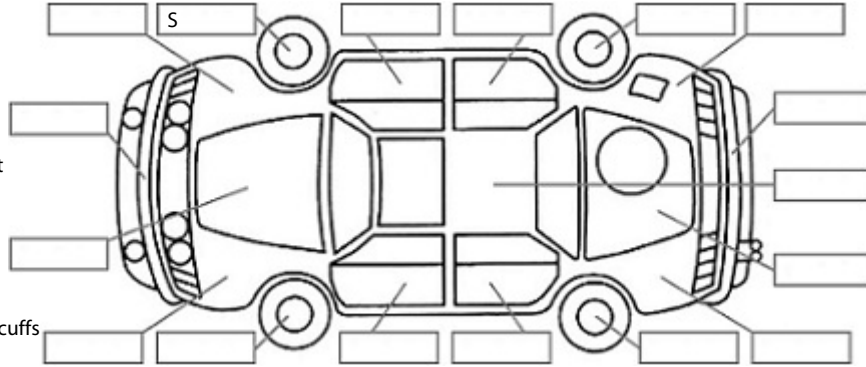

Make: Nissan	Model: Cube	Body Style: Hatchback
Year: 2010	Registration: MBH534	Reg Expiry: 20 Mar 2020
WoF Expiry: 11 Oct 2020	Odometer: 133,015 Kms	Good No: 19821074
VIN: 7AT0DH63X19097964	Next Service: 143000	Service History: No

Key:

- S = scratch
- D = dent
- R = rust
- PT = paint defect
- C = crack
- P = pin dent
- * = decals
- SC = stone chips
- W = significant scuffs

Body Inspection Comments

Note: some defects & blemishes may not be displayed in the diagram