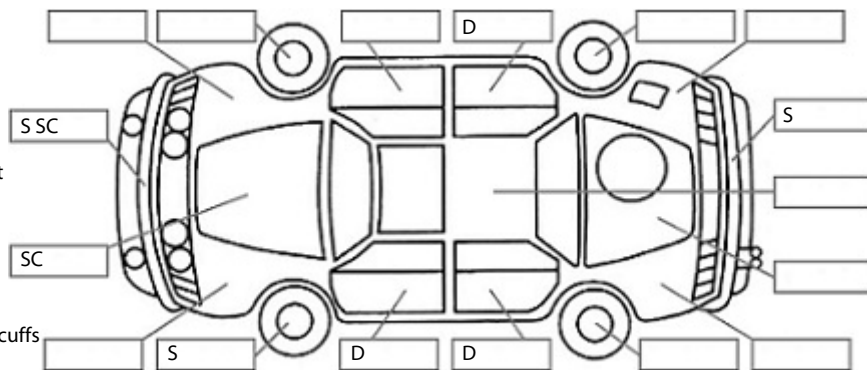

<b>Make:</b> Honda	<b>Model:</b> FIT	<b>Body Style:</b> Hatchback
<b>Year:</b> 2010	<b>Registration:</b> LRF724	<b>Reg Expiry:</b> 19 Mar 2020
<b>WoF Expiry:</b> 10 Aug 2020	<b>Odometer:</b> 48,567 Kms	<b>Good No:</b> 19819147
<b>VIN:</b> 7AT08G2YX18346272	<b>Next Service:</b>	<b>Service History:</b> No

**Key:**

- S = scratch
- D = dent
- R = rust
- PT = paint defect
- C = crack
- P = pin dent
- \* = decals
- SC = stone chips
- W = significant scuffs

Body Inspection Comments

Note: some defects &amp; blemishes may not be displayed in the diagram