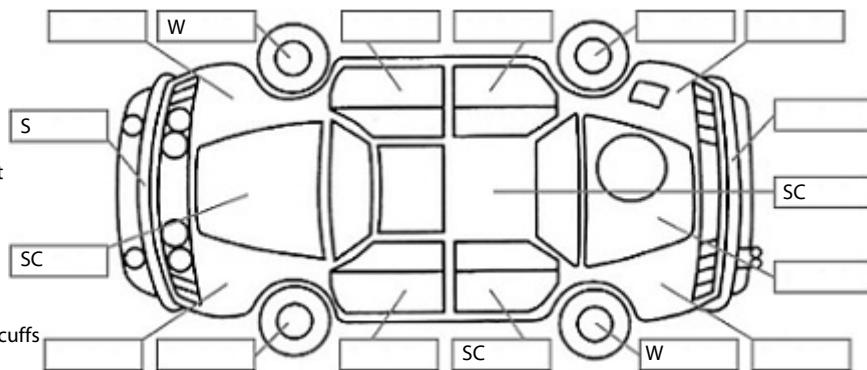

<b>Make:</b> Nissan	<b>Model:</b> NV200	<b>Body Style:</b> Van
<b>Year:</b> 2009	<b>Registration:</b>	<b>Reg Expiry:</b>
<b>WoF Expiry:</b>	<b>Odometer:</b> 128,039 Kms	<b>Good No:</b> 19818253
<b>VIN:</b> 7AT0DH8MX1900117	<b>Next Service:</b> 138041	<b>Service History:</b> No

**Key:**

- S = scratch
- D = dent
- R = rust
- PT = paint defect
- C = crack
- P = pin dent
- \* = decals
- SC = stone chips
- W = significant scuffs

Body Inspection Comments

Note: some defects &amp; blemishes may not be displayed in the diagram