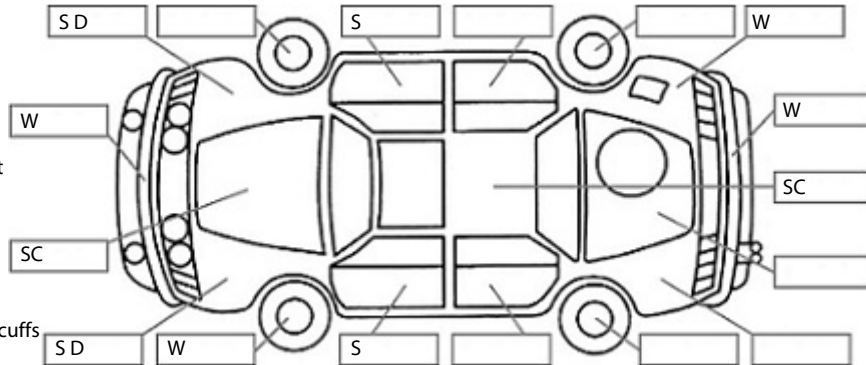

Key:

- S = scratch
- D = dent
- R = rust
- PT = paint defect
- C = crack
- P = pin dent
- * = decals
- SC = stone chips
- W = significant scuffs

Body Inspection Comments

Dash is cracked and sticky.

Note: some defects & blemishes may not be displayed in the diagram

Engine Timing Mechanism: Timing Chain
 Evidence of Cam Belt Replacement: Not Applicable Kms:

	Pass	Fail	N/A
Engine			
Oil level	✓		
Smoke & fumes	✓		
Performance	✓		
Noise	✓		
Cooling System			
Coolant condition	✓		
Performance	✓		
Radiator / Hoses (visual)	✓		
Transmission			
Operation	✓		
Noise	✓		
Clutch			✓
CV joints	✓		
Wheel bearings	✓		
Brakes			
Performance	✓		
Hand Brake	✓		
Tyres (lowest observed tread depth of tyres)			
Left front	6.0	mm	
Right front	6.0	mm	
Left rear	6.0	mm	
Right rear	6.0	mm	
Spare	Yes		
Suspension			
Suspension performance	✓		
Steering performance	✓		
Shock absorbers	✓		
Air Conditioning / Heater			
Operation	✓		
Electrical / Accessories			
Head lights	✓		
Tail lights	✓		
Indicators	✓		
Dashboard warning lights	✓		
Wipers (front & rear)	✓		
Window winder FL	✓		
Window winder FR	✓		
Window winder RL	✓		
Window winder RR	✓		
Rear view mirrors	✓		
Radio (basic test only)	✓		
CD (basic test only)	✓		
Number of keys	3		
Central locking	✓		
Remote locking	✓		
Sat. Nav. (basic test only)			✓
Reversing camera			✓