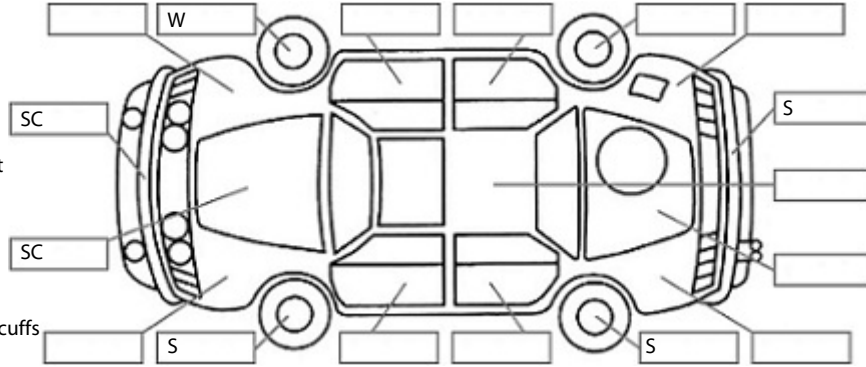

Key:

- S = scratch
- D = dent
- R = rust
- PT = paint defect
- C = crack
- P = pin dent
- * = decals
- SC = stone chips
- W = significant scuffs

Body Inspection Comments

Note: some defects & blemishes may not be displayed in the diagram

Engine Timing Mechanism: Timing Chain
Evidence of Cam Belt Replacement: Not Applicable Kms:

	Pass	Fail	N/A
Engine			
Oil level	✓		
Smoke & fumes	✓		
Performance	✓		
Noise	✓		
Cooling System			
Coolant condition	✓		
Performance	✓		
Radiator / Hoses (visual)	✓		
Transmission			
Operation	✓		
Noise	✓		
Clutch			✓
CV joints			✓
Wheel bearings	✓		
Brakes			
Performance	✓		
Hand Brake	✓		
Tyres (lowest observed tread depth of tyres)			
Left front	7	mm	
Right front	7	mm	
Left rear	4	mm	
Right rear	4	mm	
Spare		N/A	
Suspension			
Suspension performance	✓		
Steering performance	✓		
Shock absorbers	✓		
Air Conditioning / Heater			
Operation	✓		
Electrical / Accessories			
Head lights	✓		
Tail lights	✓		
Indicators	✓		
Dashboard warning lights	✓		
Wipers (front & rear)	✓		
Window winder FL	✓		
Window winder FR	✓		
Window winder RL	✓		
Window winder RR	✓		
Rear view mirrors	✓		
Radio (basic test only)	✓		
CD (basic test only)	✓		
Number of keys	2		
Central locking	✓		
Remote locking	✓		
Sat. Nav. (basic test only)	✓		
Reversing camera			✓