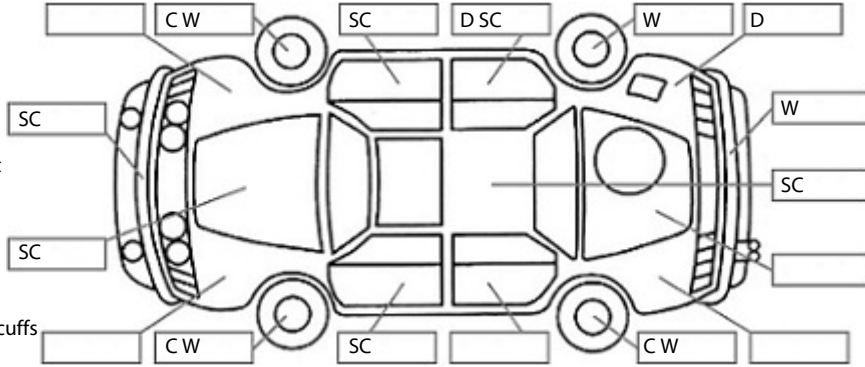

Key:

- S = scratch
- D = dent
- R = rust
- PT = paint defect
- C = crack
- P = pin dent
- * = decals
- SC = stone chips
- W = significant scuffs

Body Inspection Comments

minor chips to front screen.

Note: some defects & blemishes may not be displayed in the diagram

Engine Timing Mechanism: Timing Chain
Evidence of Cam Belt Replacement: Not Applicable Kms:

	Pass	Fail	N/A
Engine			
Oil level	✓		
Smoke & fumes	✓		
Performance	✓		
Noise	✓		
Cooling System			
Coolant condition	✓		
Performance	✓		
Radiator / Hoses (visual)	✓		
Transmission			
Operation	✓		
Noise	✓		
Clutch			✓
CV joints	✓		
Wheel bearings	✓		
Brakes			
Performance	✓		
Hand Brake	✓		
Tyres (lowest observed tread depth of tyres)			
Left front	2.0	mm	
Right front	3.0	mm	
Left rear	5.0	mm	
Right rear	5.0	mm	
Spare	Yes		
Suspension			
Suspension performance	✓		
Steering performance	✓		
Shock absorbers	✓		
Air Conditioning / Heater			
Operation	✓		
Electrical / Accessories			
Head lights	✓		
Tail lights	✓		
Indicators	✓		
Dashboard warning lights	✓		
Wipers (front & rear)	✓		
Window winder FL	✓		
Window winder FR	✓		
Window winder RL	✓		
Window winder RR	✓		
Rear view mirrors	✓		
Radio (basic test only)	✓		
CD (basic test only)	✓		
Number of keys	2		
Central locking	✓		
Remote locking			✓
Sat. Nav. (basic test only)			✓
Reversing camera			✓