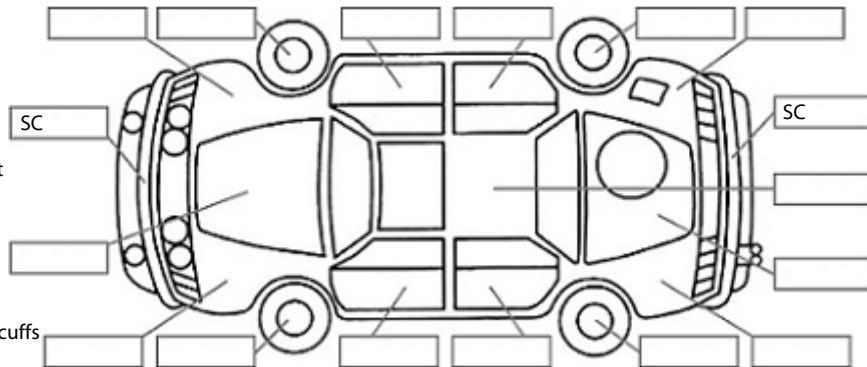

**Key:**

- S = scratch
- D = dent
- R = rust
- PT = paint defect
- C = crack
- P = pin dent
- \* = decals
- SC = stone chips
- W = significant scuffs

Body Inspection Comments

Note: some defects & blemishes may not be displayed in the diagram

Engine Timing Mechanism: Timing Chain  
 Evidence of Cam Belt Replacement: Not Applicable Kms:

	Pass	Fail	N/A
<b>Engine</b>			
Oil level	✓		
Smoke & fumes	✓		
Performance	✓		
Noise	✓		
<b>Cooling System</b>			
Coolant condition	✓		
Performance	✓		
Radiator / Hoses (visual)	✓		
<b>Transmission</b>			
Operation	✓		
Noise	✓		
Clutch			✓
CV joints	✓		
Wheel bearings	✓		
<b>Brakes</b>			
Performance	✓		
Hand Brake	✓		
<b>Tyres</b> (lowest observed tread depth of tyres)			
Left front	4.0	mm	
Right front	4.0	mm	
Left rear	4.0	mm	
Right rear	4.0	mm	
Spare	N/A		
<b>Suspension</b>			
Suspension performance	✓		
Steering performance	✓		
Shock absorbers	✓		
<b>Air Conditioning / Heater</b>			
Operation	✓		
<b>Electrical / Accessories</b>			
Head lights	✓		
Tail lights	✓		
Indicators	✓		
Dashboard warning lights	✓		
Wipers (front & rear)	✓		
Window winder FL	✓		
Window winder FR	✓		
Window winder RL	✓		
Window winder RR	✓		
Rear view mirrors	✓		
Radio (basic test only)	✓		
CD (basic test only)	✓		
Number of keys	2		
Central locking	✓		
Remote locking	✓		
Sat. Nav. (basic test only)	✓		
Reversing camera	✓		