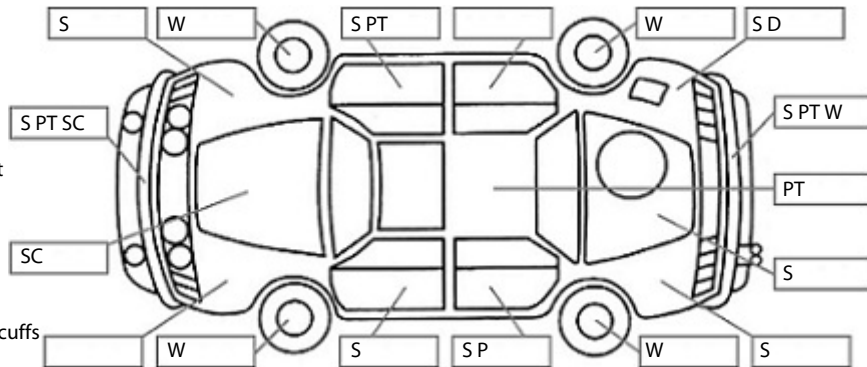

<b>Make:</b> Toyota	<b>Model:</b> Rav4	<b>Body Style:</b> SUV
<b>Year:</b> 2009	<b>Registration:</b> EWC675	<b>Reg Expiry:</b> 01 Oct 2019
<b>WoF Expiry:</b> 04 Oct 2020	<b>Odometer:</b> 167,375 Kms	<b>Good No:</b> 19811329
<b>VIN:</b> JTMA31V60D003317	<b>Next Service:</b> 179000	<b>Service History:</b> No

**Key:**

- S = scratch
- D = dent
- R = rust
- PT = paint defect
- C = crack
- P = pin dent
- \* = decals
- SC = stone chips
- W = significant scuffs

Body Inspection Comments

-

Note: some defects & blemishes may not be displayed in the diagram

Engine Timing Mechanism: Timing Chain  
 Evidence of Cam Belt Replacement: Not Applicable Kms:

	Pass	Fail	N/A
<b>Engine</b>			
Oil level	✓		
Smoke & fumes	✓		
Performance	✓		
Noise	✓		
<b>Cooling System</b>			
Coolant condition	✓		
Performance	✓		
Radiator / Hoses (visual)	✓		
<b>Transmission</b>			
Operation	✓		
Noise	✓		
Clutch	✓		
CV joints	✓		
Wheel bearings	✓		
<b>Brakes</b>			
Performance	✓		
Hand Brake	✓		
<b>Tyres</b> (lowest observed tread depth of tyres)			
Left front	7.0	mm	
Right front	7.0	mm	
Left rear	7.0	mm	
Right rear	7.0	mm	
Spare	Yes		
<b>Suspension</b>			
Suspension performance	✓		
Steering performance	✓		
Shock absorbers	✓		
<b>Air Conditioning / Heater</b>			
Operation	✓		
<b>Electrical / Accessories</b>			
Head lights	✓		
Tail lights	✓		
Indicators	✓		
Dashboard warning lights	✓		
Wipers (front & rear)	✓		
Window winder FL	✓		
Window winder FR	✓		
Window winder RL	✓		
Window winder RR	✓		
Rear view mirrors	✓		
Radio (basic test only)	✓		
CD (basic test only)	✓		
Number of keys	2		
Central locking	✓		
Remote locking	✓		
Sat. Nav. (basic test only)			✓
Reversing camera			✓