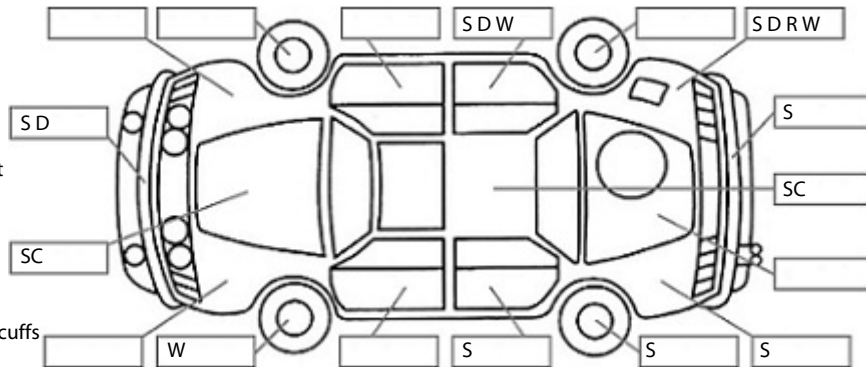

**Key:**

- S = scratch
- D = dent
- R = rust
- PT = paint defect
- C = crack
- P = pin dent
- \* = decals
- SC = stone chips
- W = significant scuffs

**Body Inspection Comments**

Stone chip on front windscreen

Note: some defects & blemishes may not be displayed in the diagram

Conditions During Body Inspection: Dry

**Under Carriage & Under Bonnet Inspection Comments**

Rear wheel drive

**Interior Comments**

Seats	Wear and tear
Carpets	Wear and tear
Panels	Average
Dashboard	Average