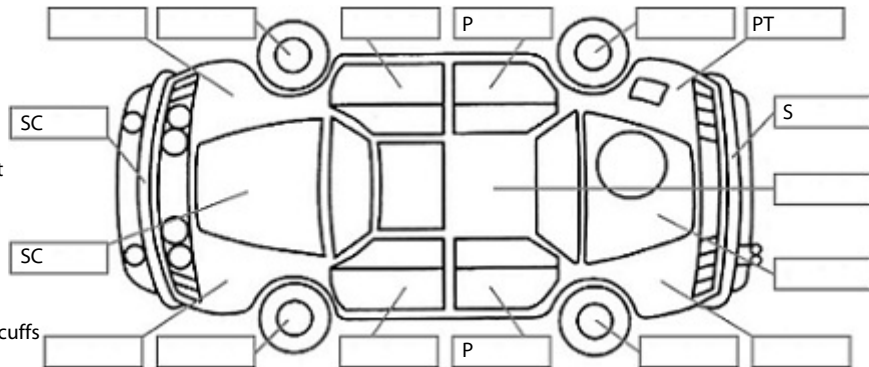

Key:

- S = scratch
- D = dent
- R = rust
- PT = paint defect
- C = crack
- P = pin dent
- * = decals
- SC = stone chips
- W = significant scuffs

Body Inspection Comments

Left side mirror cover missing

Note: some defects & blemishes may not be displayed in the diagram