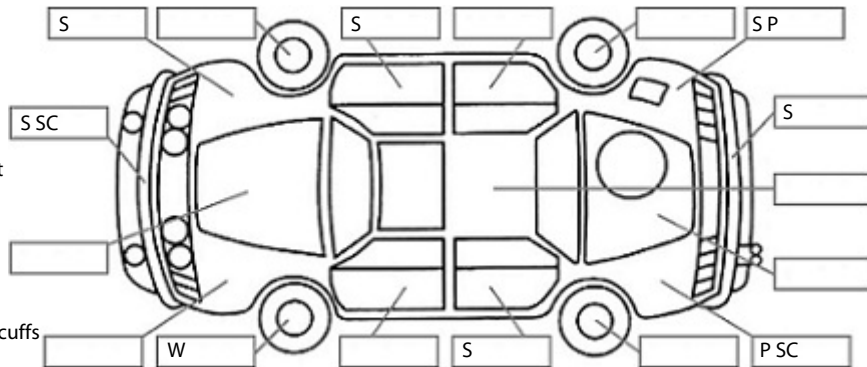

Key:

- S = scratch
- D = dent
- R = rust
- PT = paint defect
- C = crack
- P = pin dent
- * = decals
- SC = stone chips
- W = significant scuffs

Body Inspection Comments

Bubbles, scratches on bonnet protective film
1 key remote not working

Note: some defects & blemishes may not be displayed in the diagram

Conditions During Body Inspection: Dry

Under Carriage & Under Bonnet Inspection Comments

Front wheel drive

Interior Comments

Seats	Good
Carpets	Good
Panels	Good
Dashboard	Good