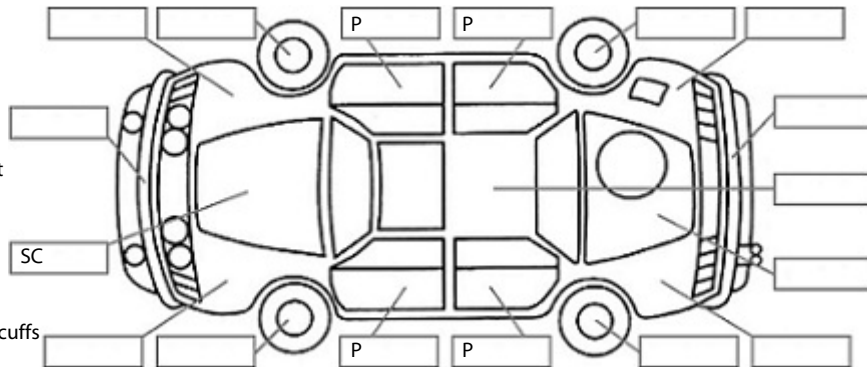

Make: Mitsubishi	Model: Delica	Body Style: SUV
Year: 2010	Registration:	Reg Expiry:
WoF Expiry: 20 Jun 2020	Odometer: 84,384 Kms	Good No: 19809324
VIN: 7AT0CJ0PX19501656	Next Service: 89,292kms	Service History: No

Key:

- S = scratch
- D = dent
- R = rust
- PT = paint defect
- C = crack
- P = pin dent
- * = decals
- SC = stone chips
- W = significant scuffs

Body Inspection Comments

Note: some defects & blemishes may not be displayed in the diagram

Engine Timing Mechanism: Timing Chain
 Evidence of Cam Belt Replacement: Not Applicable Kms:

	Pass	Fail	N/A
Engine			
Oil level	✓		
Smoke & fumes	✓		
Performance	✓		
Noise	✓		
Cooling System			
Coolant condition	✓		
Performance	✓		
Radiator / Hoses (visual)	✓		
Transmission			
Operation	✓		
Noise	✓		
Clutch			✓
CV joints	✓		
Wheel bearings	✓		
Brakes			
Performance	✓		
Hand Brake	✓		
Tyres (lowest observed tread depth of tyres)			
Left front	7	mm	
Right front	7	mm	
Left rear	7	mm	
Right rear	7	mm	
Spare		Yes	
Suspension			
Suspension performance	✓		
Steering performance	✓		
Shock absorbers	✓		
Air Conditioning / Heater			
Operation	✓		
Electrical / Accessories			
Head lights	✓		
Tail lights	✓		
Indicators	✓		
Dashboard warning lights	✓		
Wipers (front & rear)	✓		
Window winder FL	✓		
Window winder FR	✓		
Window winder RL	✓		
Window winder RR	✓		
Rear view mirrors	✓		
Radio (basic test only)	✓		
CD (basic test only)	✓		
Number of keys	2		
Central locking	✓		
Remote locking	✓		
Sat. Nav. (basic test only)			✓
Reversing camera			✓