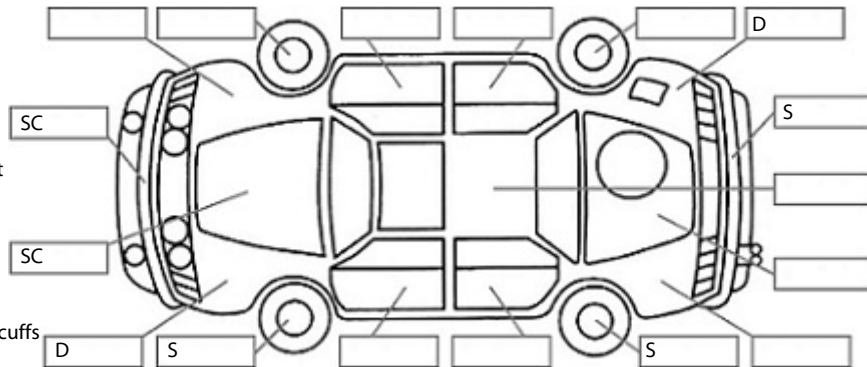

Key:

- S = scratch
- D = dent
- R = rust
- PT = paint defect
- C = crack
- P = pin dent
- * = decals
- SC = stone chips
- W = significant scuffs

Body Inspection Comments

Left wing mirror indicator lens cracked