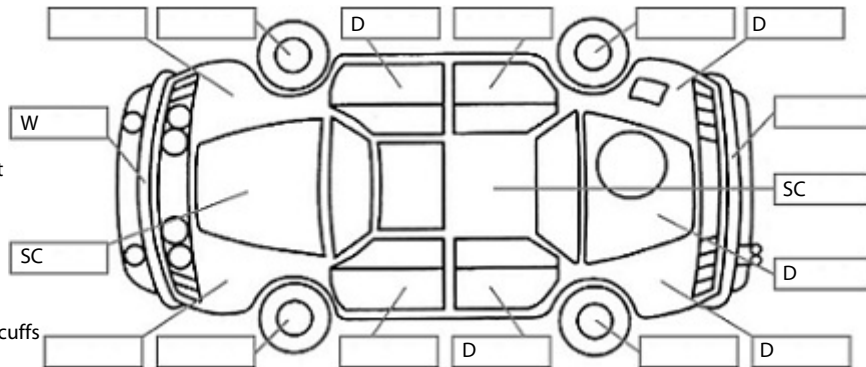

Key:

- S = scratch
- D = dent
- R = rust
- PT = paint defect
- C = crack
- P = pin dent
- * = decals
- SC = stone chips
- W = significant scuffs

Body Inspection Comments

Note: some defects & blemishes may not be displayed in the diagram