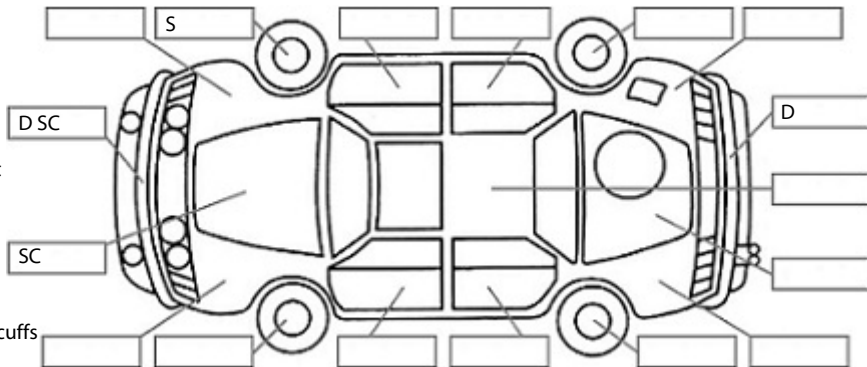

Make: Nissan	Model: Navara	Body Style: Utility
Year: 2013	Registration: GYB919	Reg Expiry: 25 Dec 2019
WoF Expiry: 26 Jun 2020	Odometer: 185,540 Kms	Good No: 19799158
VIN: VSKCVAD40A0517547	Next Service: 194000	Service History: No

Key:

- S = scratch
- D = dent
- R = rust
- PT = paint defect
- C = crack
- P = pin dent
- * = decals
- SC = stone chips
- W = significant scuffs

Body Inspection Comments

Note: some defects & blemishes may not be displayed in the diagram

Conditions During Body Inspection: Wet

Under Carriage & Under Bonnet Inspection Comments

Engine oil leaks
Oil leak from LR hub need further investigation

Interior Comments

Seats	Good
Carpets	Good
Panels	Good
Dashboard	Good