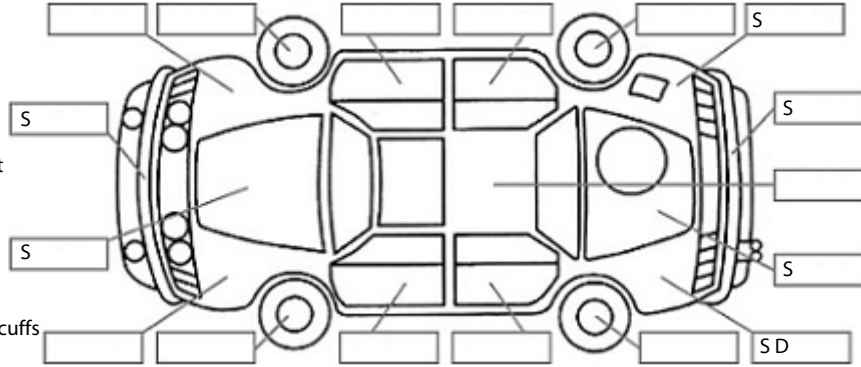

Key:

- S = scratch
- D = dent
- R = rust
- PT = paint defect
- C = crack
- P = pin dent
- * = decals
- SC = stone chips
- W = significant scuffs

Body Inspection Comments

A/C fans not working

Note: some defects & blemishes may not be displayed in the diagram