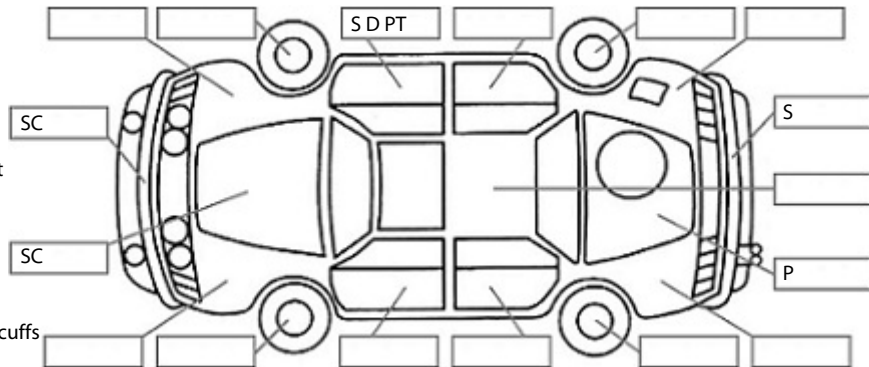

**Key:**

- S = scratch
- D = dent
- R = rust
- PT = paint defect
- C = crack
- P = pin dent
- \* = decals
- SC = stone chips
- W = significant scuffs

**Body Inspection Comments**

Note: some defects &amp; blemishes may not be displayed in the diagram

Stonechips on windscreen. Paint damage on RF door.

Conditions During Body Inspection: Wet

**Under Carriage & Under Bonnet Inspection Comments**

Engine has oil seepage.

**Interior Comments**

Seats	Average
Carpets	Average
Panels	Average
Dashboard	Average