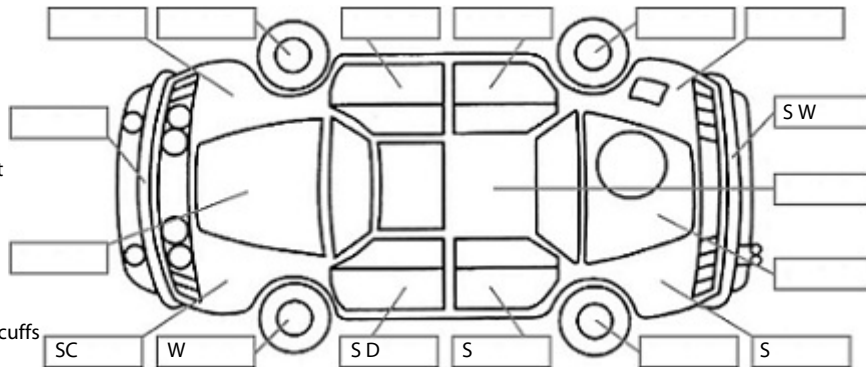

Make: Toyota	Model: Kluger	Body Style: SUV
Year: 2002	Registration: GDJ430	Reg Expiry: 27 Mar 2020
WoF Expiry: 08 Aug 2020	Odometer: 184,591 Kms	Good No: 19791058
VIN: 7AT0H642X10072376	Next Service: 194000	Service History: No

Key:

- S = scratch
- D = dent
- R = rust
- PT = paint defect
- C = crack
- P = pin dent
- * = decals
- SC = stone chips
- W = significant scuffs

Body Inspection Comments

Note: some defects & blemishes may not be displayed in the diagram

Conditions During Body Inspection: Dry

Under Carriage & Under Bonnet Inspection Comments

Radiator cap broken
Minor engine oil leaks

Interior Comments

Seats	Average
Carpets	Average
Panels	Average
Dashboard	Average