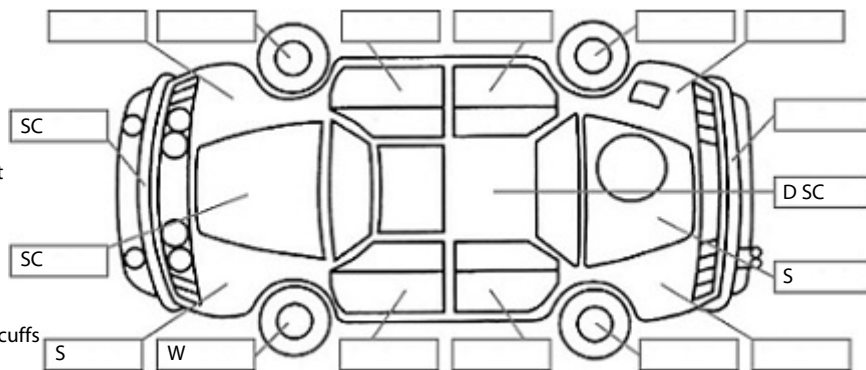

Make: Ssangyong	Model: Korando	Body Style: SUV
Year: 2014	Registration: HRM971	Reg Expiry: 28 Mar 2020
WoF Expiry: 05 Sep 2020	Odometer: 74,494 Kms	Good No: 19789817
VIN: KPTB0B18SEP187733	Next Service: 84500	Service History: No

Key:

- S = scratch
- D = dent
- R = rust
- PT = paint defect
- C = crack
- P = pin dent
- * = decals
- SC = stone chips
- W = significant scuffs

Body Inspection Comments

Note: some defects & blemishes may not be displayed in the diagram

Minor stone chips front screen. Dents inner rear wheel arches. No cargo blind.

Conditions During Body Inspection: Dry

Under Carriage & Under Bonnet Inspection Comments
Interior Comments

Seats	Good
Carpets	Good
Panels	Good
Dashboard	Good