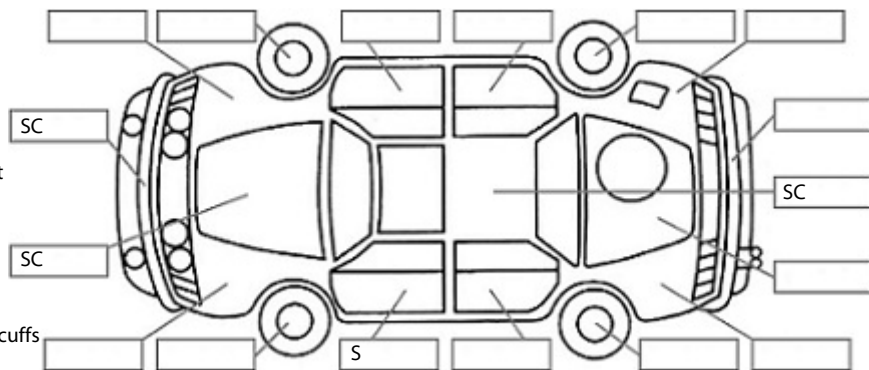

Make: Nissan	Model: Navara	Body Style: Utility
Year: 2017	Registration: KQB324	Reg Expiry: 29 Nov 2019
WoF Expiry: 30 May 2020	Odometer: 17,801 Kms	Good No: 19787890
VIN: MNTCA2D23A000062	Next Service: 20000	Service History: Yes

Key:

- S = scratch
- D = dent
- R = rust
- PT = paint defect
- C = crack
- P = pin dent
- * = decals
- SC = stone chips
- W = significant scuffs

Body Inspection Comments

Note: some defects & blemishes may not be displayed in the diagram