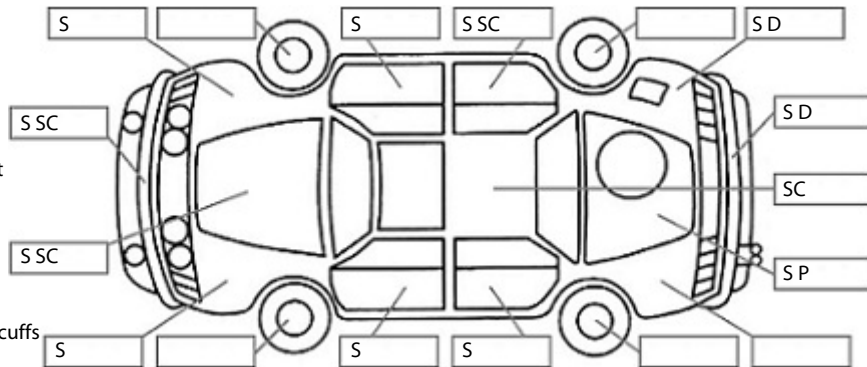

<b>Make:</b> Nissan	<b>Model:</b> Navara	<b>Body Style:</b> Utility
<b>Year:</b> 2007	<b>Registration:</b> DTA43	<b>Reg Expiry:</b> 11 Nov 2019
<b>WoF Expiry:</b> 19 Aug 2020	<b>Odometer:</b> 243,747 Kms	<b>Good No:</b> 19784471
<b>VIN:</b> VSKCVND40A0163461	<b>Next Service:</b> 253000	<b>Service History:</b> No

**Key:**

- S = scratch
- D = dent
- R = rust
- PT = paint defect
- C = crack
- P = pin dent
- \* = decals
- SC = stone chips
- W = significant scuffs

**Body Inspection Comments**

Note: some defects &amp; blemishes may not be displayed in the diagram