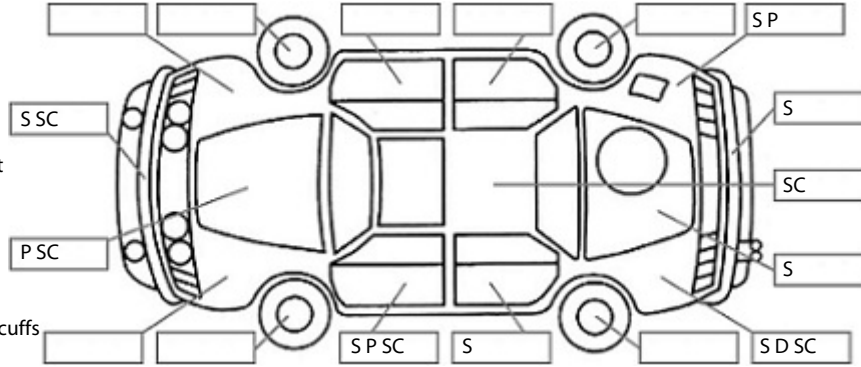

<b>Make:</b> Nissan	<b>Model:</b> Vanette	<b>Body Style:</b> Van
<b>Year:</b> 2008	<b>Registration:</b> LYF832	<b>Reg Expiry:</b> 18 Jul 2019
<b>WoF Expiry:</b> 04 Feb 2020	<b>Odometer:</b> 157,010 Kms	<b>Good No:</b> 19784382
<b>VIN:</b> 7AT0DH19X18203508	<b>Next Service:</b>	<b>Service History:</b> No

**Key:**

- S = scratch
- D = dent
- R = rust
- PT = paint defect
- C = crack
- P = pin dent
- \* = decals
- SC = stone chips
- W = significant scuffs

**Body Inspection Comments**

Note: some defects & blemishes may not be displayed in the diagram