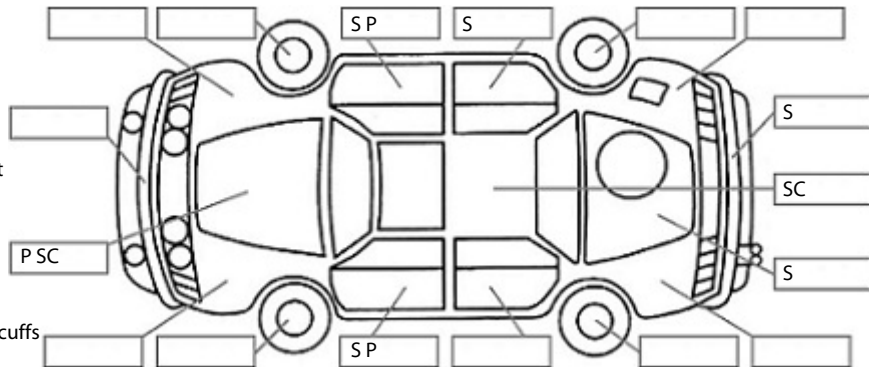

**Key:**

- S = scratch
- D = dent
- R = rust
- PT = paint defect
- C = crack
- P = pin dent
- \* = decals
- SC = stone chips
- W = significant scuffs

Body Inspection Comments

Stone chip on front windscreen

Note: some defects & blemishes may not be displayed in the diagram

Conditions During Body Inspection: Dry

Under Carriage & Under Bonnet Inspection Comments

Rear wheel drive

Interior Comments

Seats	Good
Carpets	Good
Panels	Good
Dashboard	Good