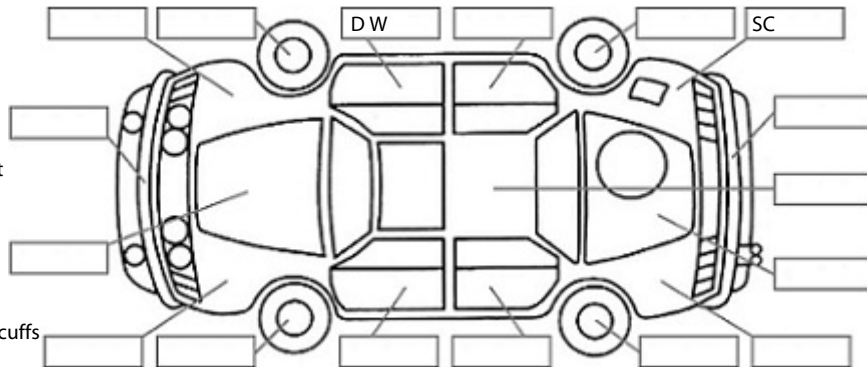

Make: Toyota	Model: Liteace	Body Style: Van
Year: 1997	Registration:	Reg Expiry:
WoF Expiry: 15 Jan 2020	Odometer: 57,918 Kms	Good No: 19775968
VIN: 7AT0H60JX19068656	Next Service: Unknown	Service History: No

Key:

- S = scratch
- D = dent
- R = rust
- PT = paint defect
- C = crack
- P = pin dent
- * = decals
- SC = stone chips
- W = significant scuffs

Body Inspection Comments

Paint worn on drivers door wheel arch
 Holes in deck area
 Stone chip f/screen