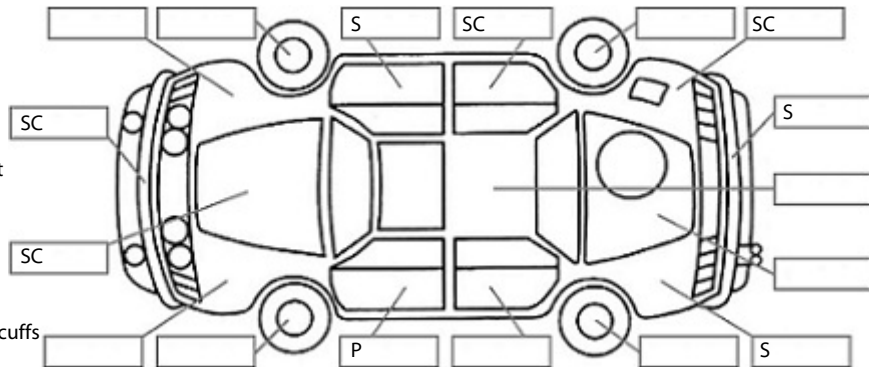

**Key:**

- S = scratch
- D = dent
- R = rust
- PT = paint defect
- C = crack
- P = pin dent
- \* = decals
- SC = stone chips
- W = significant scuffs

Body Inspection Comments

Stonechips on windscreen.

Note: some defects & blemishes may not be displayed in the diagram

Engine Timing Mechanism: Timing Chain  
 Evidence of Cam Belt Replacement: Not Applicable Kms:

	Pass	Fail	N/A
<b>Engine</b>			
Oil level	✓		
Smoke & fumes	✓		
Performance	✓		
Noise	✓		
<b>Cooling System</b>			
Coolant condition	✓		
Performance	✓		
Radiator / Hoses (visual)	✓		
<b>Transmission</b>			
Operation	✓		
Noise	✓		
Clutch			✓
CV joints	✓		
Wheel bearings	✓		
<b>Brakes</b>			
Performance	✓		
Hand Brake	✓		
<b>Tyres</b> (lowest observed tread depth of tyres)			
Left front	7	mm	
Right front	7	mm	
Left rear	7	mm	
Right rear	7	mm	
Spare	Yes		
<b>Suspension</b>			
Suspension performance	✓		
Steering performance	✓		
Shock absorbers	✓		
<b>Air Conditioning / Heater</b>			
Operation	✓		
<b>Electrical / Accessories</b>			
Head lights	✓		
Tail lights	✓		
Indicators	✓		
Dashboard warning lights	✓		
Wipers (front & rear)	✓		
Window winder FL	✓		
Window winder FR	✓		
Window winder RL	✓		
Window winder RR	✓		
Rear view mirrors	✓		
Radio (basic test only)	✓		
CD (basic test only)	✓		
Number of keys	2		
Central locking	✓		
Remote locking	✓		
Sat. Nav. (basic test only)			✓
Reversing camera	✓		