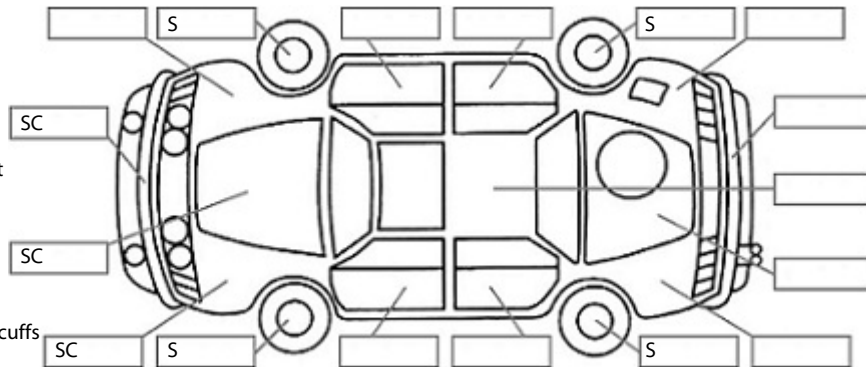

Key:

- S = scratch
- D = dent
- R = rust
- PT = paint defect
- C = crack
- P = pin dent
- * = decals
- SC = stone chips
- W = significant scuffs

Body Inspection Comments

Note: some defects & blemishes may not be displayed in the diagram

Engine Timing Mechanism: Timing Chain
 Evidence of Cam Belt Replacement: Not Applicable Kms:

	Pass	Fail	N/A
Engine			
Oil level	✓		
Smoke & fumes	✓		
Performance	✓		
Noise	✓		
Cooling System			
Coolant condition	✓		
Performance	✓		
Radiator / Hoses (visual)	✓		
Transmission			
Operation	✓		
Noise	✓		
Clutch			✓
CV joints	✓		
Wheel bearings	✓		
Brakes			
Performance	✓		
Hand Brake	✓		
Tyres (lowest observed tread depth of tyres)			
Left front	5.0	mm	
Right front	5.0	mm	
Left rear	4.0	mm	
Right rear	3.0	mm	
Spare	Yes		
Suspension			
Suspension performance	✓		
Steering performance	✓		
Shock absorbers	✓		
Air Conditioning / Heater			
Operation	✓		
Electrical / Accessories			
Head lights	✓		
Tail lights	✓		
Indicators	✓		
Dashboard warning lights	✓		
Wipers (front & rear)	✓		
Window winder FL	✓		
Window winder FR	✓		
Window winder RL	✓		
Window winder RR	✓		
Rear view mirrors	✓		
Radio (basic test only)	✓		
CD (basic test only)	✓		
Number of keys	1		
Central locking	✓		
Remote locking	✓		
Sat. Nav. (basic test only)			✓
Reversing camera			✓