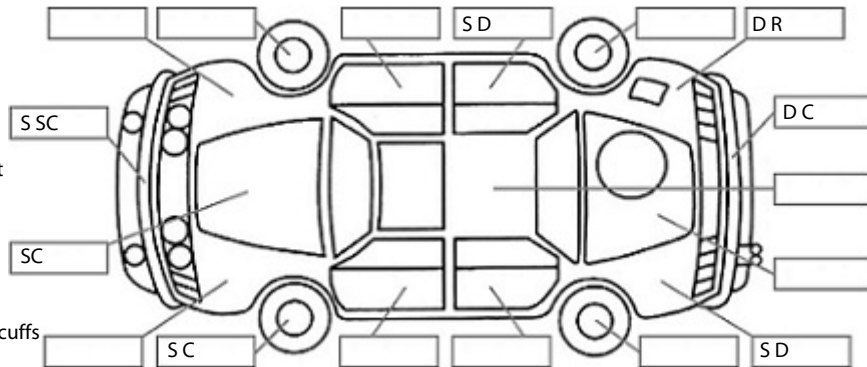

**Key:**

- S = scratch
- D = dent
- R = rust
- PT = paint defect
- C = crack
- P = pin dent
- \* = decals
- SC = stone chips
- W = significant scuffs

**Body Inspection Comments**

Rear bumper misaligned  
LF tyre and sidewall damaged