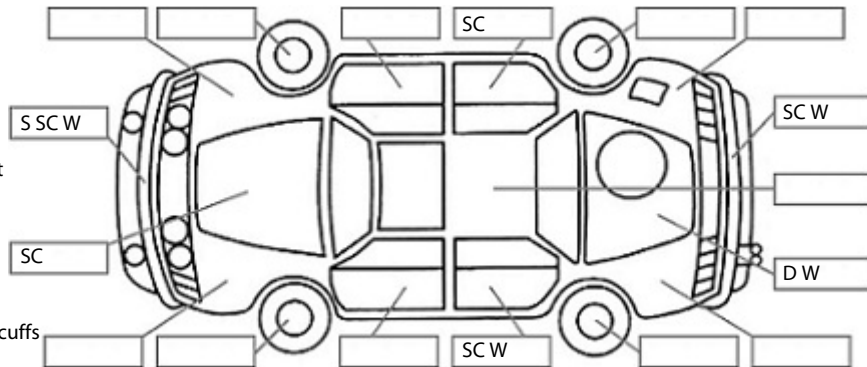

Make: Ssangyong	Model: Korando	Body Style: SUV
Year: 2013	Registration: GZY820	Reg Expiry: 25 Feb 2020
WoF Expiry: 08 Aug 2020	Odometer: 111,560 Kms	Good No: 19632093
VIN: KPTB0A18SDP124563	Next Service: 117000	Service History: Yes

Key:

- S = scratch
- D = dent
- R = rust
- PT = paint defect
- C = crack
- P = pin dent
- * = decals
- SC = stone chips
- W = significant scuffs

Body Inspection Comments

Note: some defects & blemishes may not be displayed in the diagram

Engine Timing Mechanism: Timing Chain
 Evidence of Cam Belt Replacement: Not Applicable Kms:

	Pass	Fail	N/A
Engine			
Oil level	✓		
Smoke & fumes	✓		
Performance	✓		
Noise	✓		
Cooling System			
Coolant condition	✓		
Performance	✓		
Radiator / Hoses (visual)	✓		
Transmission			
Operation	✓		
Noise	✓		
Clutch			✓
CV joints	✓		
Wheel bearings	✓		
Brakes			
Performance	✓		
Hand Brake	✓		
Tyres (lowest observed tread depth of tyres)			
Left front	5.0	mm	
Right front	5.0	mm	
Left rear	4	mm	
Right rear	4	mm	
Spare	Yes		
Suspension			
Suspension performance	✓		
Steering performance	✓		
Shock absorbers	✓		
Air Conditioning / Heater			
Operation	✓		
Electrical / Accessories			
Head lights	✓		
Tail lights	✓		
Indicators	✓		
Dashboard warning lights	✓		
Wipers (front & rear)	✓		
Window winder FL	✓		
Window winder FR	✓		
Window winder RL	✓		
Window winder RR	✓		
Rear view mirrors	✓		
Radio (basic test only)	✓		
CD (basic test only)	✓		
Number of keys	1		
Central locking	✓		
Remote locking	✓		
Sat. Nav. (basic test only)			✓
Reversing camera	✓		