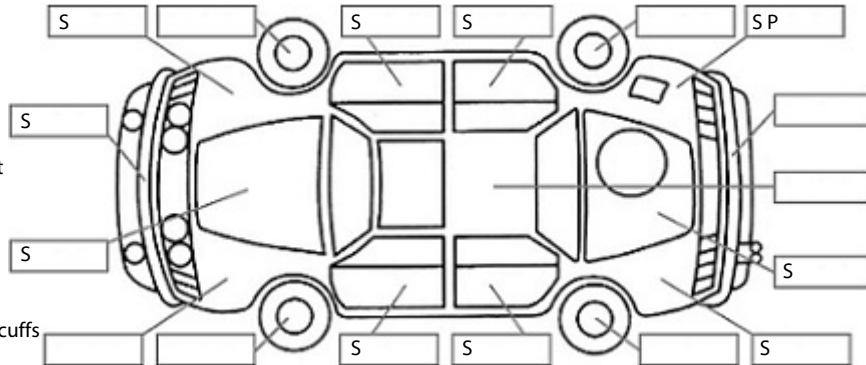

Key:

- S = scratch
- D = dent
- R = rust
- PT = paint defect
- C = crack
- P = pin dent
- * = decals
- SC = stone chips
- W = significant scuffs

Body Inspection Comments

Rear bumper misaligned
FL window tint peeled off

Note: some defects & blemishes may not be displayed in the diagram

Conditions During Body Inspection: Dry

Under Carriage & Under Bonnet Inspection Comments

4WD
Oil leak around engine and transmission area
Oil leak mark around turbo hose